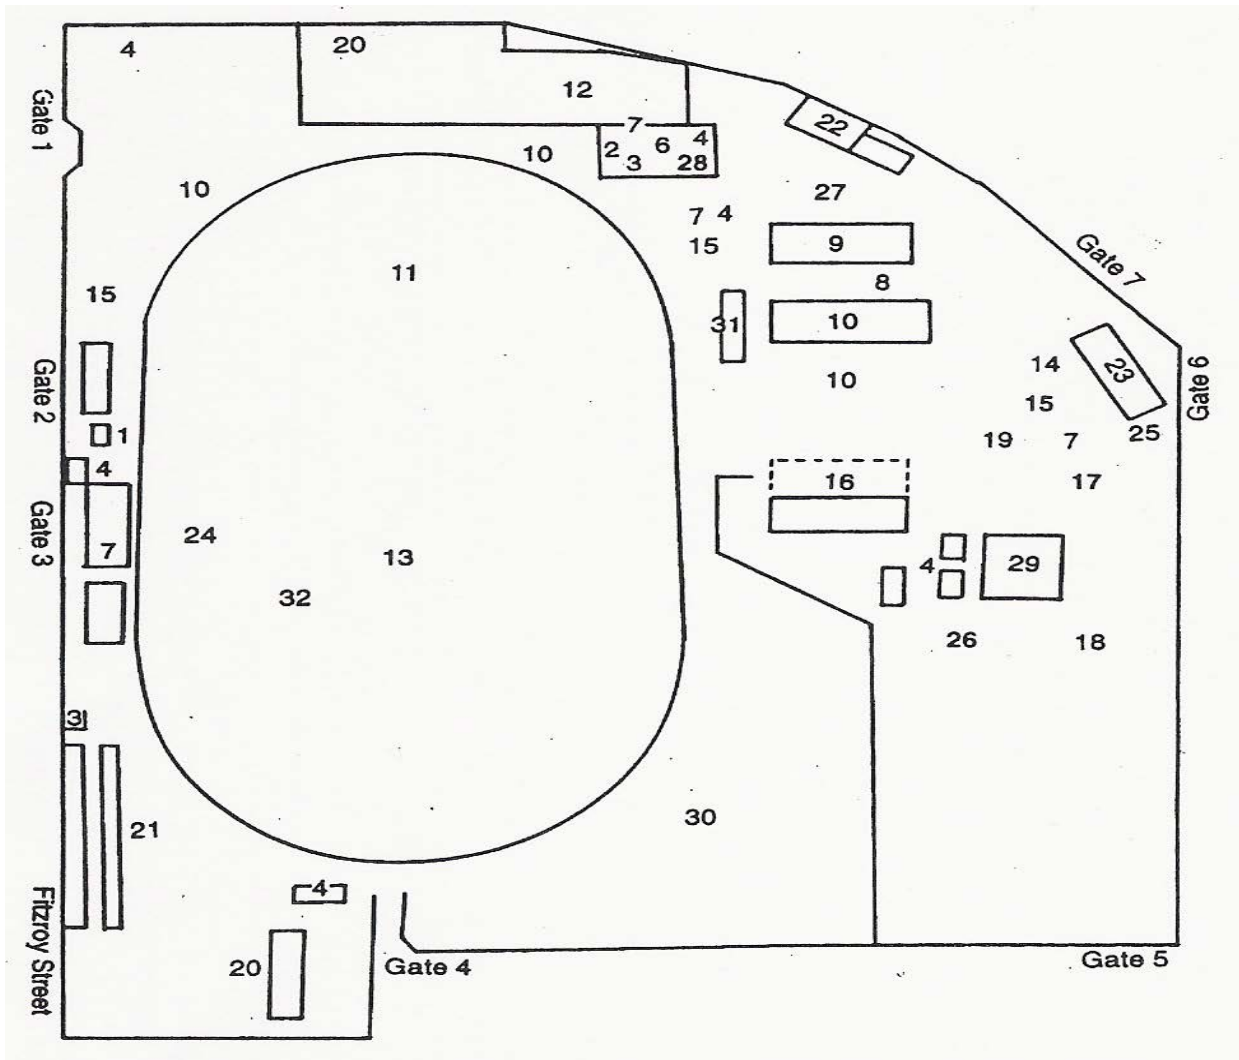

## 2018 DUBBO SHOW GROUND - MAP

- |                         |                                    |
|-------------------------|------------------------------------|
| 1 Show office           | 19. Live Music                     |
| 2. Police Office        | 20. Horse Stables                  |
| 3. First Aid            | 21. Horse tie Ups                  |
| 4. Toilet               | 22. Fat Lambs, Pigs                |
| 6. Expo Centre          | 23. Caged Birds & Poultry          |
| 7. Food & Bar           | 24. Fireworks (Sat.)               |
| 8. Show bags            | 25. Model Trains                   |
| 9. Arts and Craft       | 26. Waste Collection Point         |
| 10. Commercial displays | 27. Prime Lambs, Pigs              |
| 11. Show jumping        | 28. Mothers Room                   |
| 12. Sheep               | 29. Shearing Display               |
| 13. Hack rings          | 30. Side Shows                     |
| 14. Wood Chopping       | 31. Animal Nursery                 |
| 15. Entertainment       | 32. Centre Ring-Special Attraction |
| 16. Cattle              | * D-Max Utes                       |